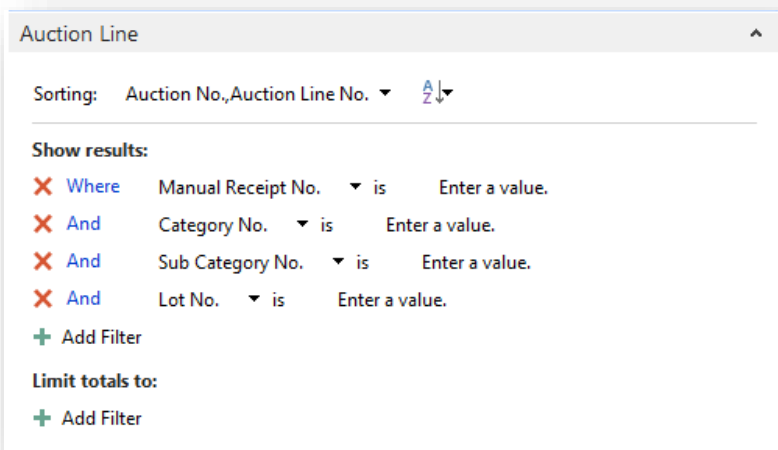

Alternatively, in the Search box enter **Proof Reading Report**, and then choose the related link.

- The **Proof Reading Report** window opens.
Navigate to the **Options FastTab**, and then select the check box to include all articles' images.
Leave it blank to print only main illustration

- Navigate to the **Auction Header FastTab** and use filter to select an auction. If you are accessing the **Proof Reading Report** from an auction, the auction filter is already applied by default.

- Navigate to the **Auction Line FastTab** and apply filter to generate report for specific category or specific lot range. Leave it blank to include all lines from selected auction.