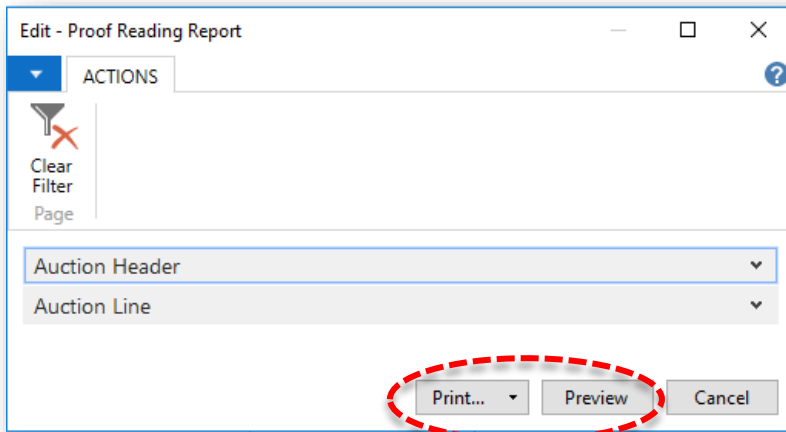

6. Select the **Print** button or the **Preview** button.